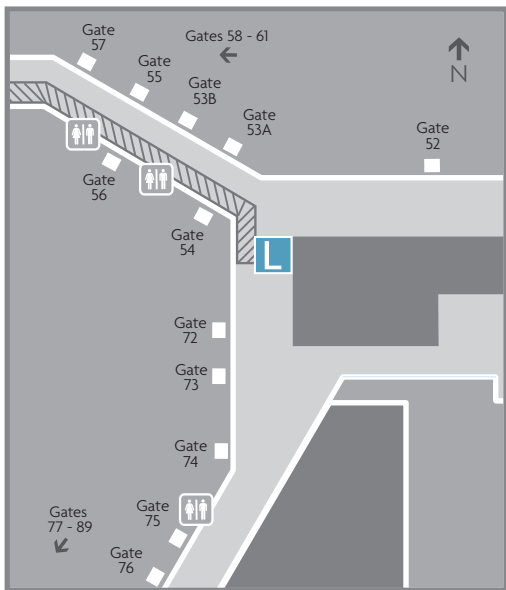

### Chinook Lounge

Location:  
Domestic Departures  
Concourse D, Level 2

## CALGARY INTERNATIONAL AIRPORT

Calgary, Alberta

**Servisair Lounges**

### Rocky Mountain Lounge

Location:  
US Transborder area  
Concourse C, Departure  
Level – after US Customs  
and Security

**PIERRE ELLIOT  
TRUDEAU  
INTERNATIONAL  
AIRPORT**

Montréal, Québec

**The V.I.P. Lounge**

Toronto, Ontario

**Terminal 1  
Domestic Lounge &  
American Express Lounge**

Location:  
Level 3, Post Security

**PEARSON  
INTERNATIONAL  
AIRPORT**

Toronto, Ontario

**Terminal 1  
USA Transborder Lounge**