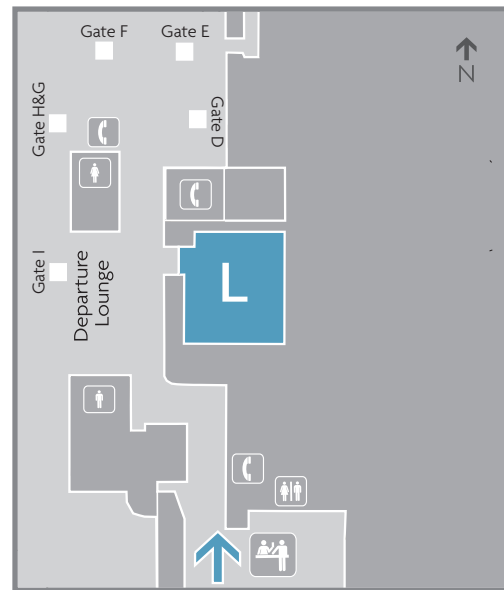

## VANCOUVER INTERNATIONAL AIRPORT

Vancouver, B.C.

PLAZA *Premium* LOUNGE

### Domestic Lounge

Location:  
Departures – Level 3,  
Post Security, Between  
A & B Piers

## VANCOUVER INTERNATIONAL AIRPORT

Vancouver, B.C.

**International Lounge**  
(International flights only)

Location:  
Departures – Level 3,  
Post Security, After Security  
Screening