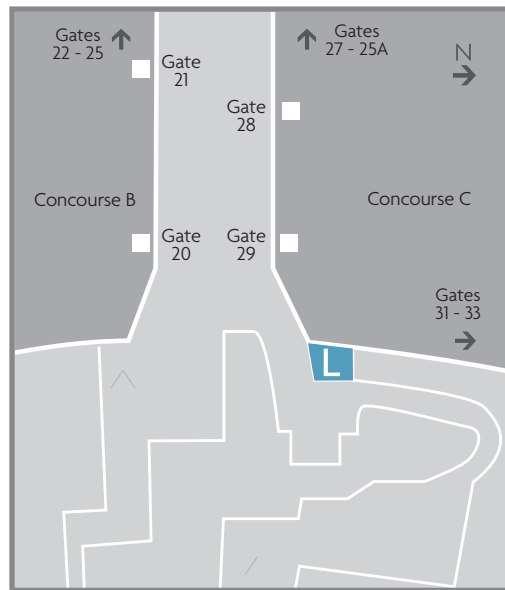

## CALGARY INTERNATIONAL AIRPORT

Calgary, Alberta

**Servisair Lounges**

### Chinook Lounge

Location:  
Domestic Departures  
Concourse D, Level 2

### Rocky Mountain Lounge

Location:  
US Transborder area  
Concourse C, Departure  
Level – after US Customs  
and Security

**PIERRE ELLIOT  
TRUDEAU  
INTERNATIONAL  
AIRPORT**

Montréal, Québec

**The V.I.P. Lounge**

### Domestic Lounge

Location:  
Departures – Level 3,  
Post Security, Between  
A & B Piers