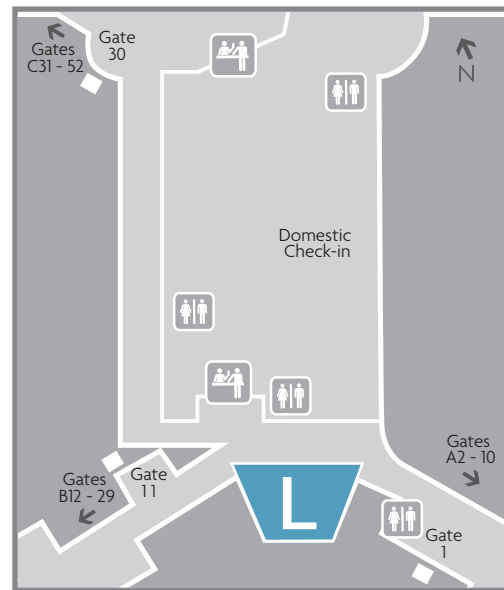

**PEARSON  
INTERNATIONAL  
AIRPORT**

Toronto, Ontario

**Terminal 3  
Domestic Lounge**

Location:  
Level 2, Post Security,  
Between Gate C24 & B22

## PEARSON INTERNATIONAL AIRPORT

Toronto, Ontario

PLAZA *Premium* LOUNGE

### Terminal 3 International Lounge Hammerhead

Location:  
Level 3/AT, Across Gate C32,  
Post Security

### Domestic Lounge

Location:  
Departures – Level 3,  
Post Security, Between  
A & B Piers