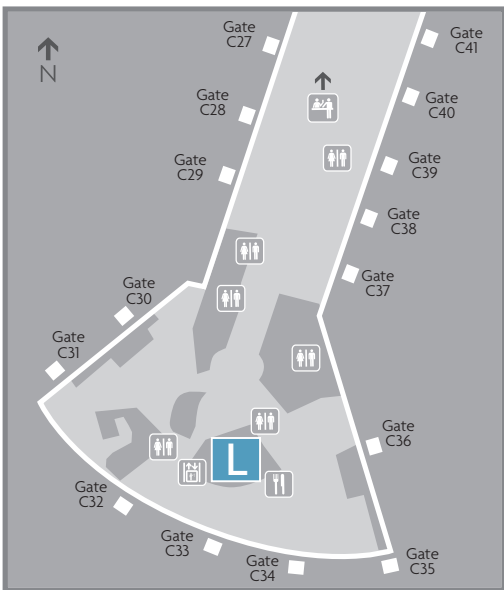

Toronto, Ontario

**Terminal 1  
Domestic Lounge &  
American Express Lounge**

Location:  
Level 3, Post Security

**PEARSON  
INTERNATIONAL  
AIRPORT**

Toronto, Ontario

**Terminal 1  
USA Transborder Lounge**

Location:  
Level 2, Next to Gate 191,  
Post Security

**PEARSON  
INTERNATIONAL  
AIRPORT**

Toronto, Ontario

**Terminal 1  
International Lounge  
Hammerhead**

Location:  
Across Gate 177, Level 3,  
Post Security

**PEARSON  
INTERNATIONAL  
AIRPORT**

Toronto, Ontario

**Terminal 3  
Domestic Lounge**

Location:  
Level 2, Post Security,  
Between Gate C24 & B22

### Domestic Lounge

Location:  
Departures – Level 3,  
Post Security, Between  
A & B Piers