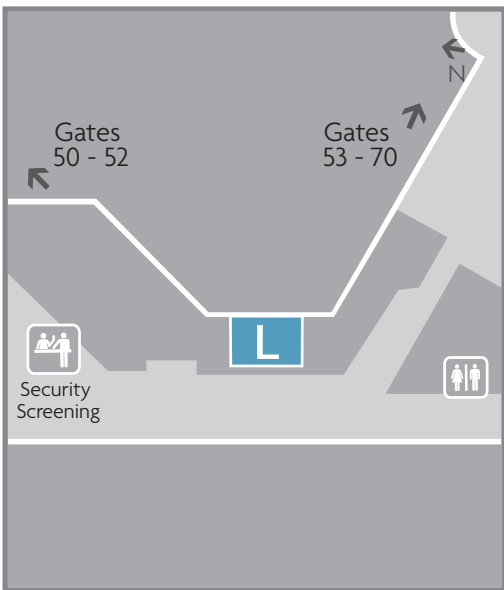

**PEARSON  
INTERNATIONAL  
AIRPORT**

Toronto, Ontario

**Terminal 3  
Domestic Lounge**

Location:  
Level 2, Post Security,  
Between Gate C24 & B22

### Terminal 3 International Lounge Hammerhead

Location:  
Level 3/AT, Across Gate C32,  
Post Security

## VANCOUVER INTERNATIONAL AIRPORT

Vancouver, B.C.

PLAZA *Premium* LOUNGE

### Domestic Lounge

Location:  
Departures – Level 3,  
Post Security, Between  
A & B Piers