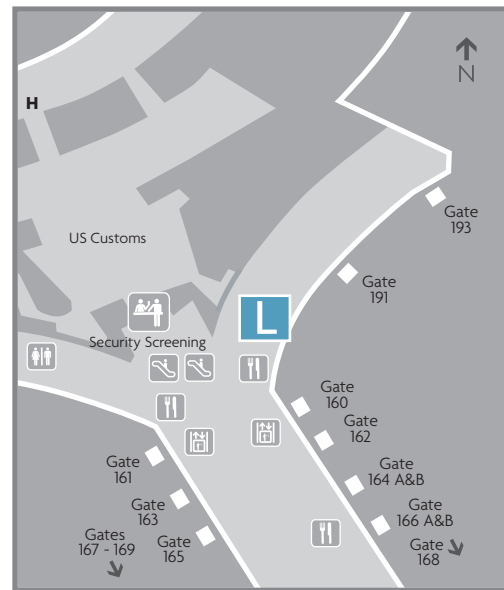

### Rocky Mountain Lounge

Location:  
US Transborder area  
Concourse C, Departure  
Level – after US Customs  
and Security

**PIERRE ELLIOT  
TRUDEAU  
INTERNATIONAL  
AIRPORT**

Montréal, Québec

**The V.I.P. Lounge**

Location:  
International Departures  
(International flights only)

**JEAN-LESAGE  
INTERNATIONAL  
AIRPORT**

Québec City, Québec

**V.I.P. Lounge**

Location:  
Airside for all Departures

**PEARSON  
INTERNATIONAL  
AIRPORT**

Toronto, Ontario

**Terminal 1  
Domestic Lounge &  
American Express Lounge**

Location:  
Level 3, Post Security

**PEARSON  
INTERNATIONAL  
AIRPORT**

Toronto, Ontario

**Terminal 1  
USA Transborder Lounge**

Location:  
Level 2, Next to Gate 191,  
Post Security

**PEARSON  
INTERNATIONAL  
AIRPORT**

Toronto, Ontario

**Terminal 1  
International Lounge  
Hammerhead**

Location:  
Across Gate 177, Level 3,  
Post Security